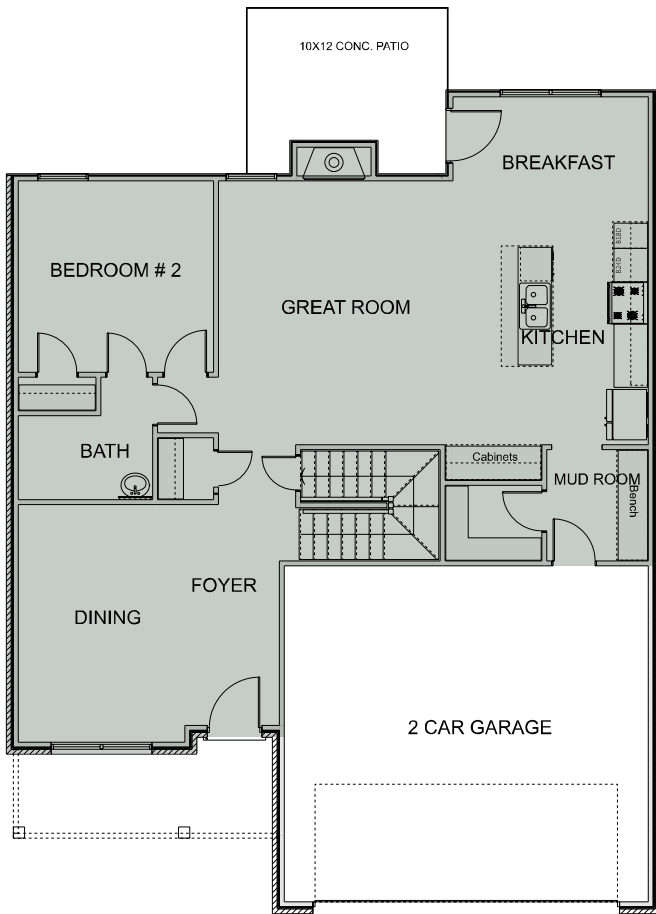

# THE MCMICHAEL

**EMChomes**  
Opening Doors

4-5 Beds | 4 Baths  
2,620 Sq. Ft.

[emchomesga.com](http://emchomesga.com)

\*Information is believed to be accurate but is not warranted. Subject to change without notice. Square footage is approximate.

# THE MCMICHAEL

4-5 Beds | 4 Baths  
2,620 Sq. Ft.

FIRST FLOOR

BEDROOM #5

SECOND FLOOR

[emchomesga.com](http://emchomesga.com)

\*Information is believed to be accurate but is not warranted. Subject to change without notice. Square footage is approximate.