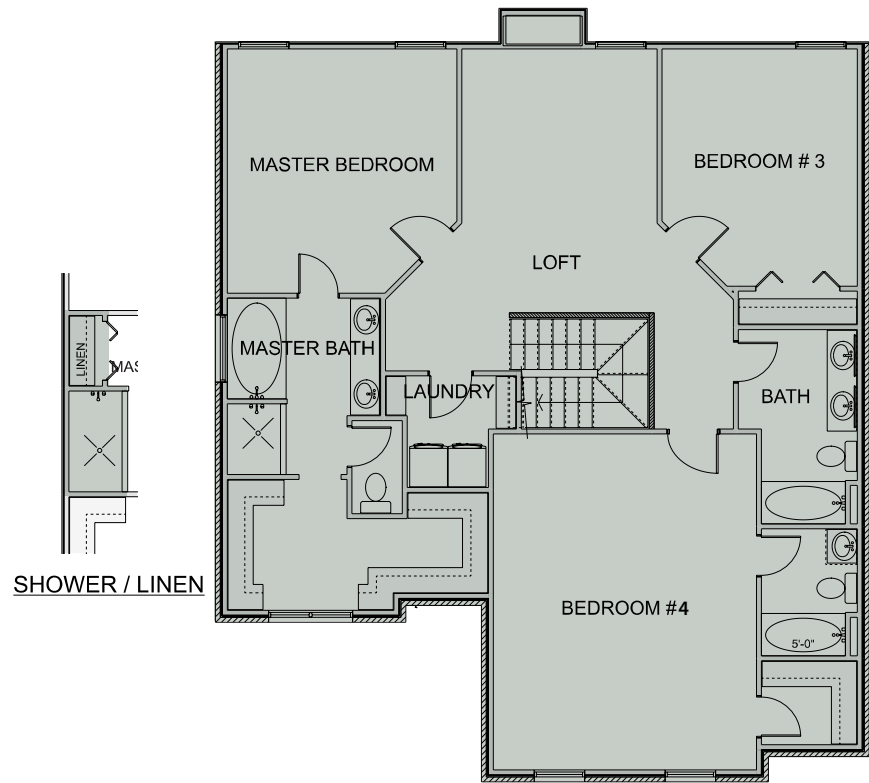

# THE MCMICHAEL

**EMChomes**  
Opening Doors

4-5 Beds | 4 Baths  
2,620 Sq. Ft.

[emchomesga.com](http://emchomesga.com)

\*Information is believed to be accurate but is not warranted. Subject to change without notice. Square footage is approximate.

# THE MCMICHAEL

4-5 Beds | 4 Baths  
2,620 Sq. Ft.

FIRST FLOOR

BEDROOM #5

SECOND FLOOR

[emchomesga.com](http://emchomesga.com)

\*Information is believed to be accurate but is not warranted. Subject to change without notice. Square footage is approximate.