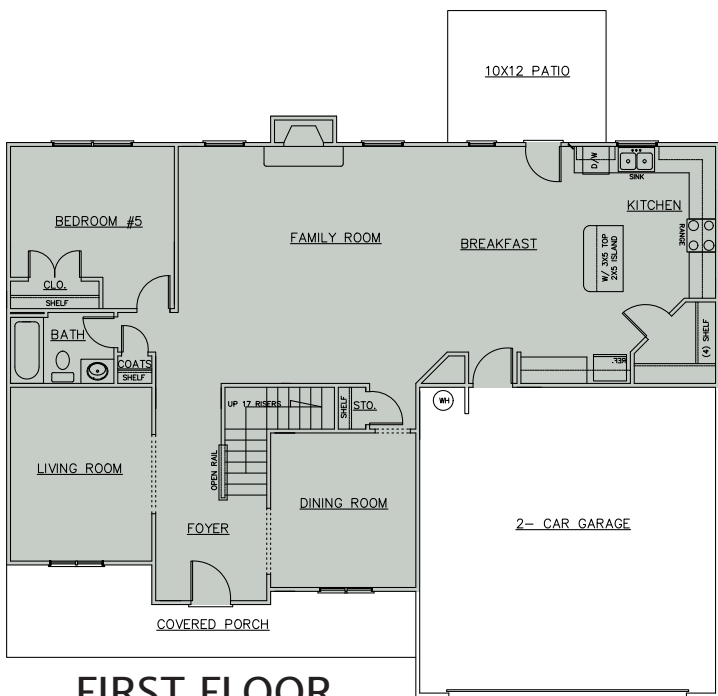

THE GARRISON

5 Beds | 3-4 Baths
3,369 Sq. Ft.

emchomesga.com

*Information is believed to be accurate but is not warranted. Subject to change without notice. Square footage is approximate.

THE GARRISON

EMChomes
Opening Doors

5 Beds | 3-4 Baths
3,369 Sq. Ft.

emchomesga.com

*Information is believed to be accurate but is not warranted. Subject to change without notice. Square footage is approximate.