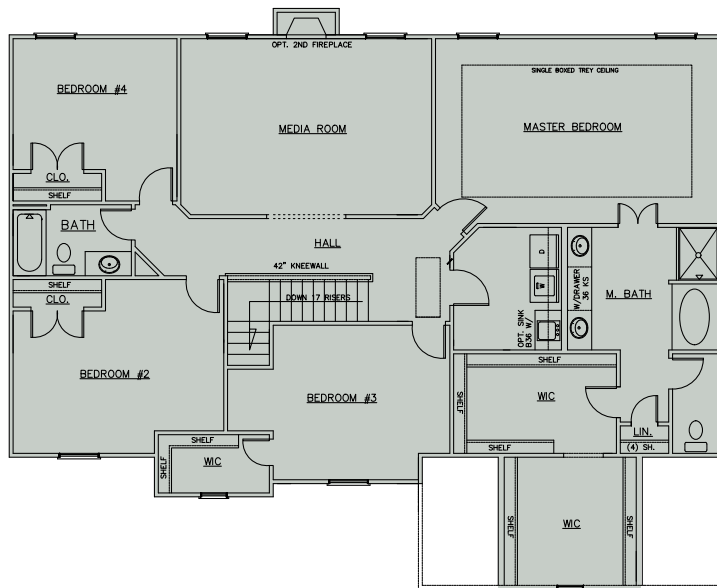

THE GARRISON

5 Beds | 3-4 Baths
3,369 Sq. Ft.

emchomesga.com

*Information is believed to be accurate but is not warranted. Subject to change without notice. Square footage is approximate.

THE GARRISON

EMChomes
Opening Doors

5 Beds | 3-4 Baths
3,369 Sq. Ft.

emchomesga.com

*Information is believed to be accurate but is not warranted. Subject to change without notice. Square footage is approximate.