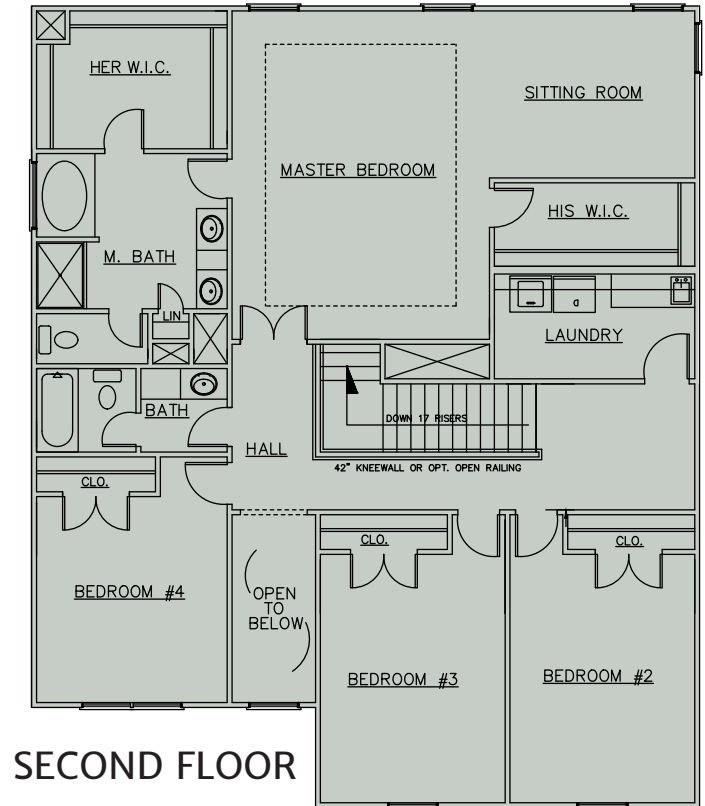

# THE CHADWICK

4 Beds | 3 Baths  
3,099 Sq. Ft.

[emchomesga.com](http://emchomesga.com)

\*Information is believed to be accurate but is not warranted. Subject to change without notice. Square footage is approximate.