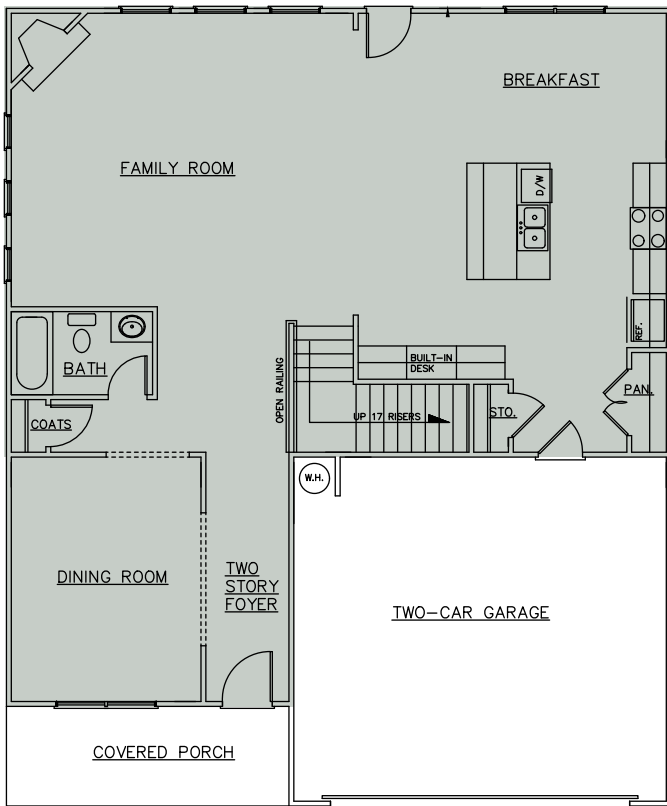

# THE CHADWICK

4 Beds | 3 Baths  
3,099 Sq. Ft.

[emchomesga.com](http://emchomesga.com)

\*Information is believed to be accurate but is not warranted. Subject to change without notice. Square footage is approximate.