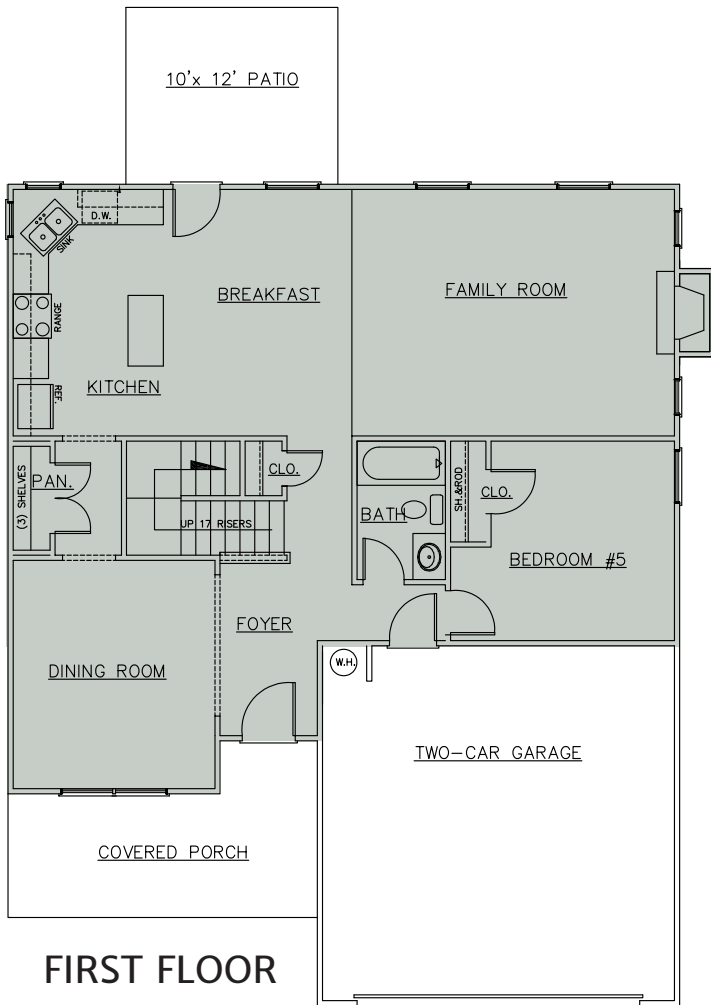

# THE HERITAGE

5 Beds | 3 Baths  
2,321 Sq. Ft.

[emchomesga.com](http://emchomesga.com)

\*Information is believed to be accurate but is not warranted. Subject to change without notice. Square footage is approximate.

# THE HERITAGE

**EMChomes**  
Opening Doors

5 Beds | 3 Baths  
2,321 Sq. Ft.

[emchomesga.com](http://emchomesga.com)

\*Information is believed to be accurate but is not warranted. Subject to change without notice. Square footage is approximate.