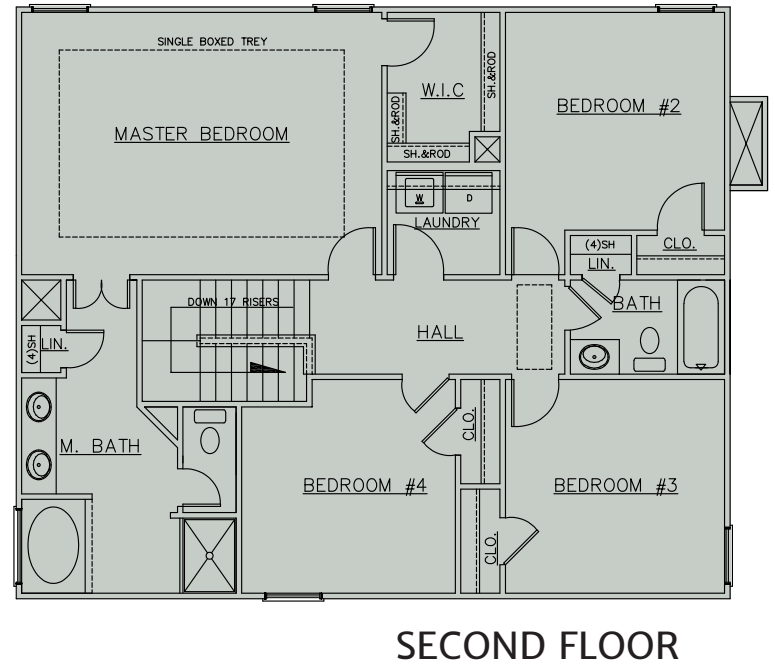

# THE HERITAGE

5 Beds | 3 Baths  
2,321 Sq. Ft.

[emchomesga.com](http://emchomesga.com)

\*Information is believed to be accurate but is not warranted. Subject to change without notice. Square footage is approximate.

# THE HERITAGE

**EMChomes**  
Opening Doors

5 Beds | 3 Baths  
2,321 Sq. Ft.

[emchomesga.com](http://emchomesga.com)

\*Information is believed to be accurate but is not warranted. Subject to change without notice. Square footage is approximate.