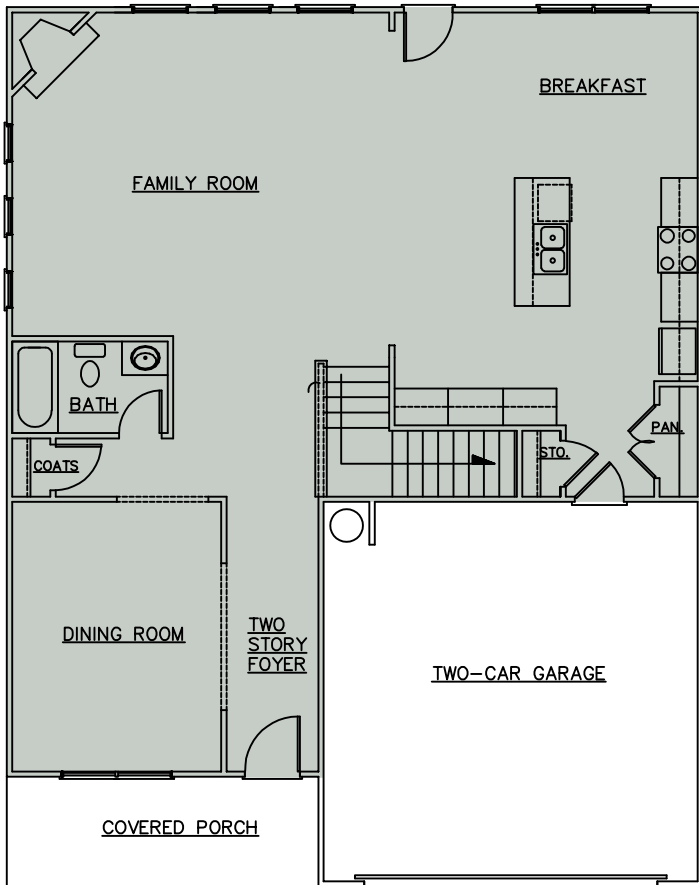

THE CHARLESTON

EMChomes
Opening Doors

4 Beds | 3 Baths
2,895 Sq. Ft.

emchomesga.com

*Information is believed to be accurate but is not warranted. Subject to change without notice. Square footage is approximate.

THE CHARLESTON

4 Beds | 3 Baths
2,895 Sq. Ft.

FIRST FLOOR

SECOND FLOOR