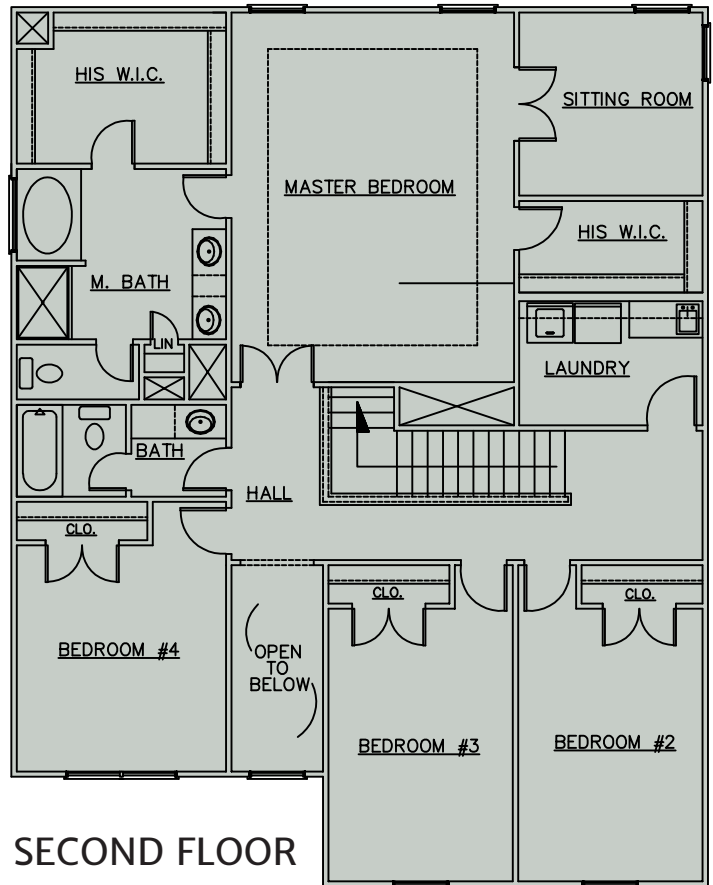

THE CHARLESTON

EMChomes
Opening Doors

4 Beds | 3 Baths
2,895 Sq. Ft.

emchomesga.com

*Information is believed to be accurate but is not warranted. Subject to change without notice. Square footage is approximate.

THE CHARLESTON

4 Beds | 3 Baths
2,895 Sq. Ft.

FIRST FLOOR

SECOND FLOOR