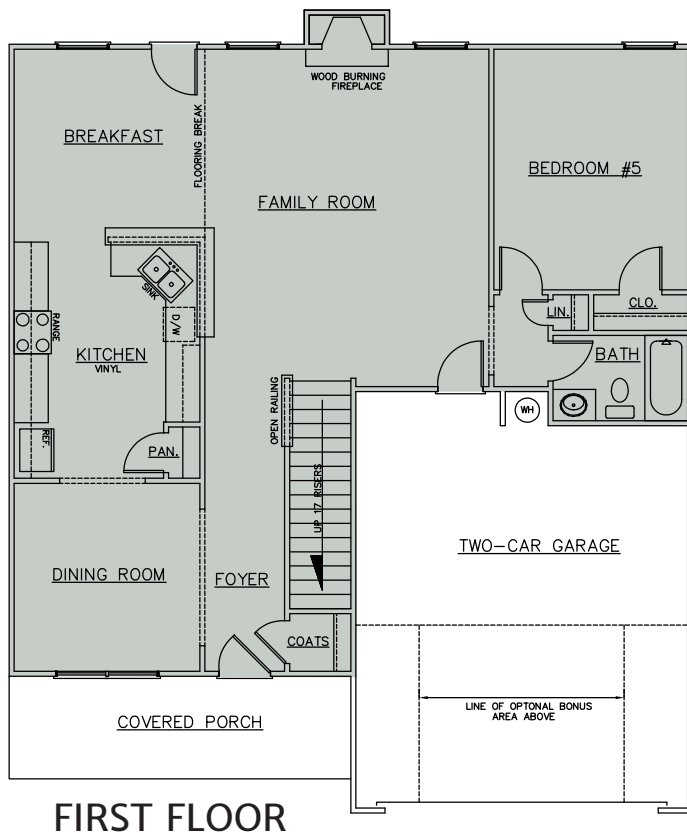

THE BRADFORD

5 Beds | 3 Baths
2,703 Sq. Ft.

emchomesga.com

*Information is believed to be accurate but is not warranted. Subject to change without notice. Square footage is approximate.

THE BRADFORD

5 Beds | 3 Baths
2,703 Sq. Ft.

emchomesga.com

*Information is believed to be accurate but is not warranted. Subject to change without notice. Square footage is approximate.