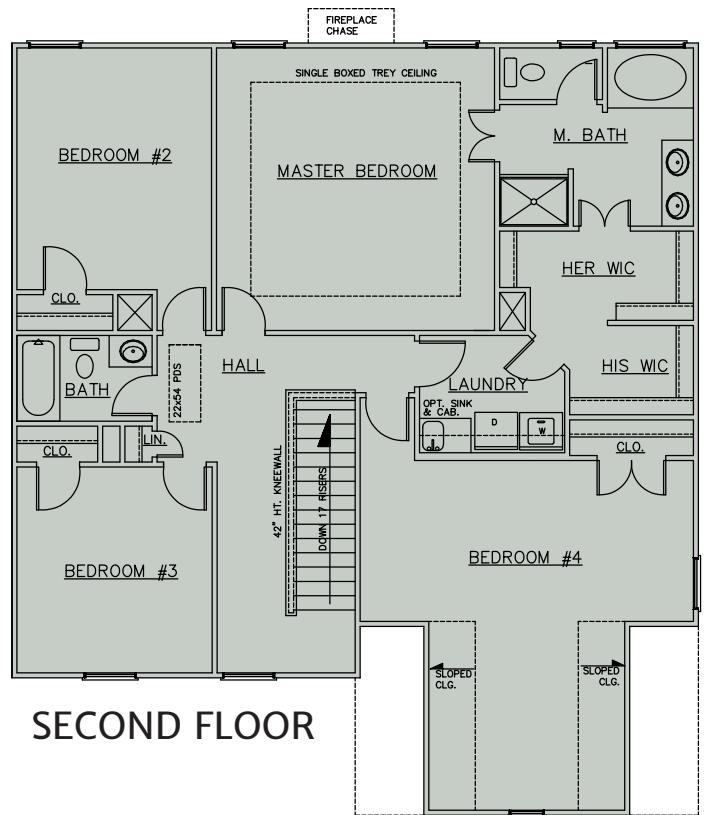

THE BRADFORD

5 Beds | 3 Baths
2,703 Sq. Ft.

emchomesga.com

*Information is believed to be accurate but is not warranted. Subject to change without notice. Square footage is approximate.

THE BRADFORD

5 Beds | 3 Baths
2,703 Sq. Ft.

emchomesga.com

*Information is believed to be accurate but is not warranted. Subject to change without notice. Square footage is approximate.